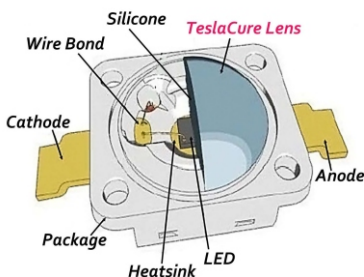

LED CHIP

Tesla Cure use anywhere from 30 to 120 LED chips on our mounting boards which form the UVA light source for our lamps.

Increase your profit today