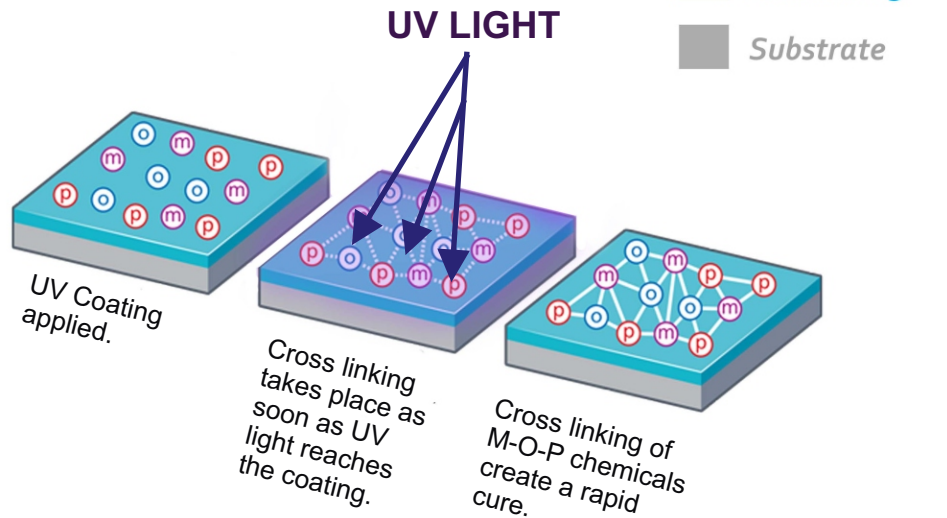

HOW UV CURING TECHNOLOGY WORKS?