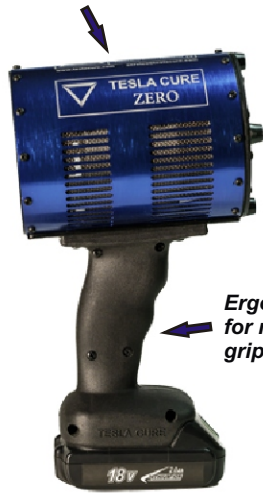

TESLA CURE ZERO CORDLESS - FEATURES & BENEFITS

Pearl blue Anodised Aluminium body.

Glass protectors.

Ergonomic design handle for maximum comfort, texture grip and solvent proof.

Auto off function when curing time has finished.